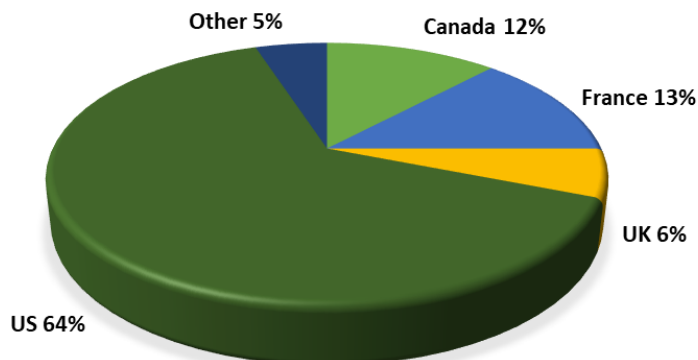

MEMBERSHIPS

- Association of French Schools in America
- International Association for College Admissions Counseling
- Mission Laïque Française
- Houston Association of Independent Schools
- National Association of Independent Schools
- National Association for College Admissions Counseling
- The College Board
- Texas Association for College Admissions Counseling

Class of 2020 University Matriculation

142 Graduates

37 French Bac

105 International Bac

French Program

The French Baccalauréat is a rigorous academic curriculum established by the French Ministry of National Education. Like the IB, the program is a highly demanding 2 year program, and all French Bac academic courses are considered honors level coursework similar.